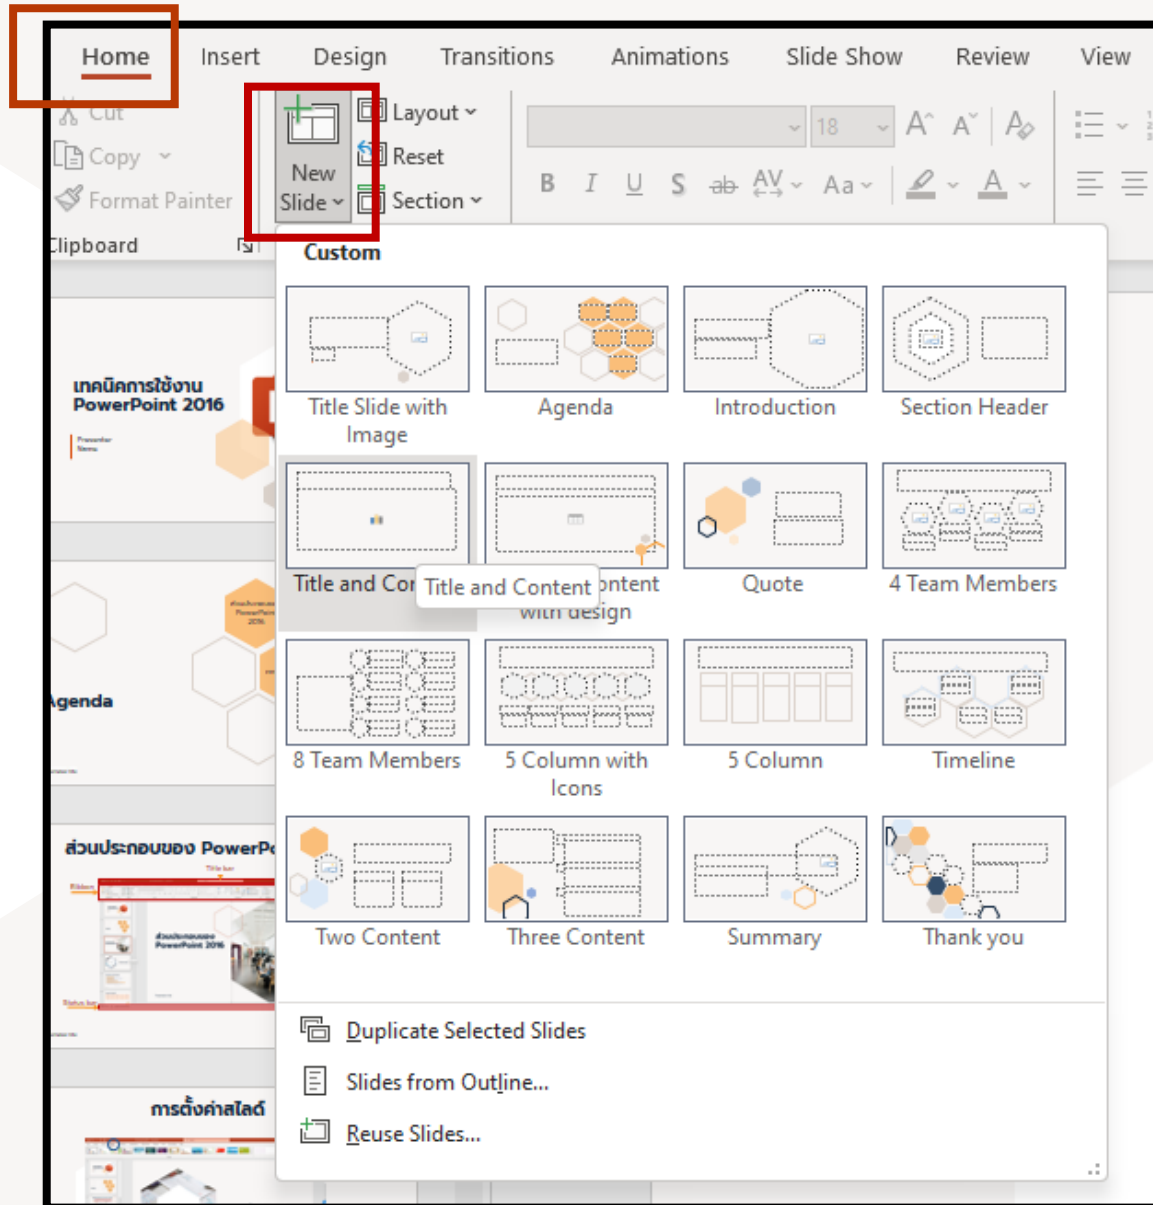

เทคนิคการใช้งาน PowerPoint 2016

Kanida
Sinmai

Agenda

Presentation Title

ส่วนประกอบของ PowerPoint 2016

Title bar

Ribbon

Status bar

การเพิ่มสไลด์ใหม่

มุมมองสไลด์ (View)

การตั้งค่าสไลด์

The screenshot displays the Microsoft PowerPoint 2016 interface. The title bar at the top reads "MS-PowerPoint2016 - PowerPoint" and includes a search bar and the user name "Kanida Sirimai". The ribbon menu is visible, with the "Design" tab selected and circled in blue. Below the ribbon, a "Themes" gallery shows various design themes. On the right side, the "Slide Size" task pane is open, also highlighted with a blue box. It contains the following options:

- Slide Size =
- Format Background
- Standard (4:3)
- Widescreen (16:9)
- Custom Slide Size...

The main slide area shows a slide with a hexagonal graphic containing the text "ANNUAL REVENUE GROWTH" and the Thai text "การตั้งค่าสไลด์". The left sidebar shows a slide thumbnail grid with 6 slides. The bottom status bar indicates "Slide 4 of 16", "English (United States)", and a zoom level of "113%".