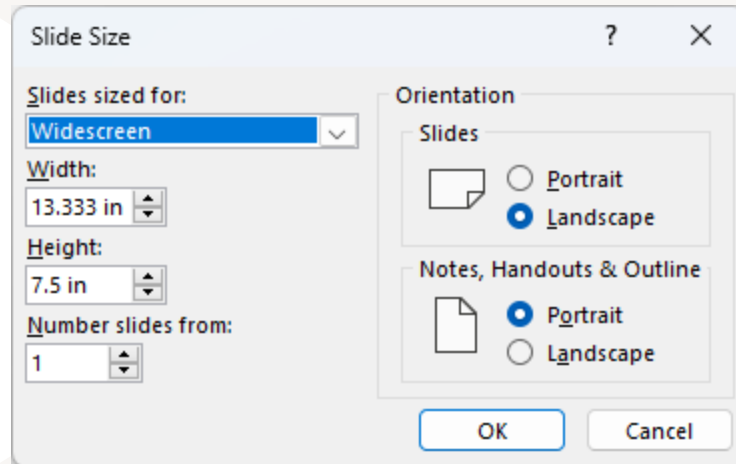

การตั้งค่าสไลด์ (Custom Slide Size)