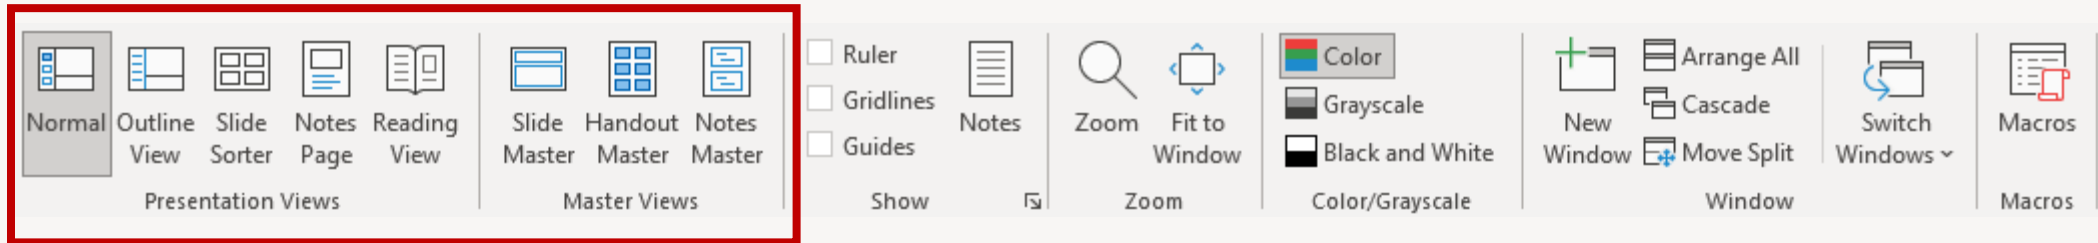

เทคนิคการใช้งาน PowerPoint 2016

Kanida
Sinmai

Agenda

Presentation Title

ส่วนประกอบของ PowerPoint 2016

Title bar

Ribbon

Status bar

การเพิ่มสไลด์ใหม่

มุมมองสไลด์ (View)

การตั้งค่าสไลด์

The screenshot displays the Microsoft PowerPoint 2016 interface. The title bar at the top reads "MS-PowerPoint2016 - PowerPoint" and includes a search bar and the user name "Kanida Sirimai". The ribbon menu is visible, with the "Design" tab selected and circled in blue. Below the ribbon, a "Themes" gallery shows various design themes. On the right side, the "Slide Size" task pane is open, also highlighted with a blue box. It contains the following options:

- Slide Size =
- Format Background
- Standard (4:3)
- Widescreen (16:9)
- Custom Slide Size...

The main slide area shows a slide with a hexagonal graphic containing the text "ANNUAL REVENUE GROWTH" and the Thai text "การตั้งค่าสไลด์". The left sidebar shows a slide thumbnail grid with 6 slides. The bottom status bar indicates "Slide 4 of 16", "English (United States)", and a zoom level of "113%".