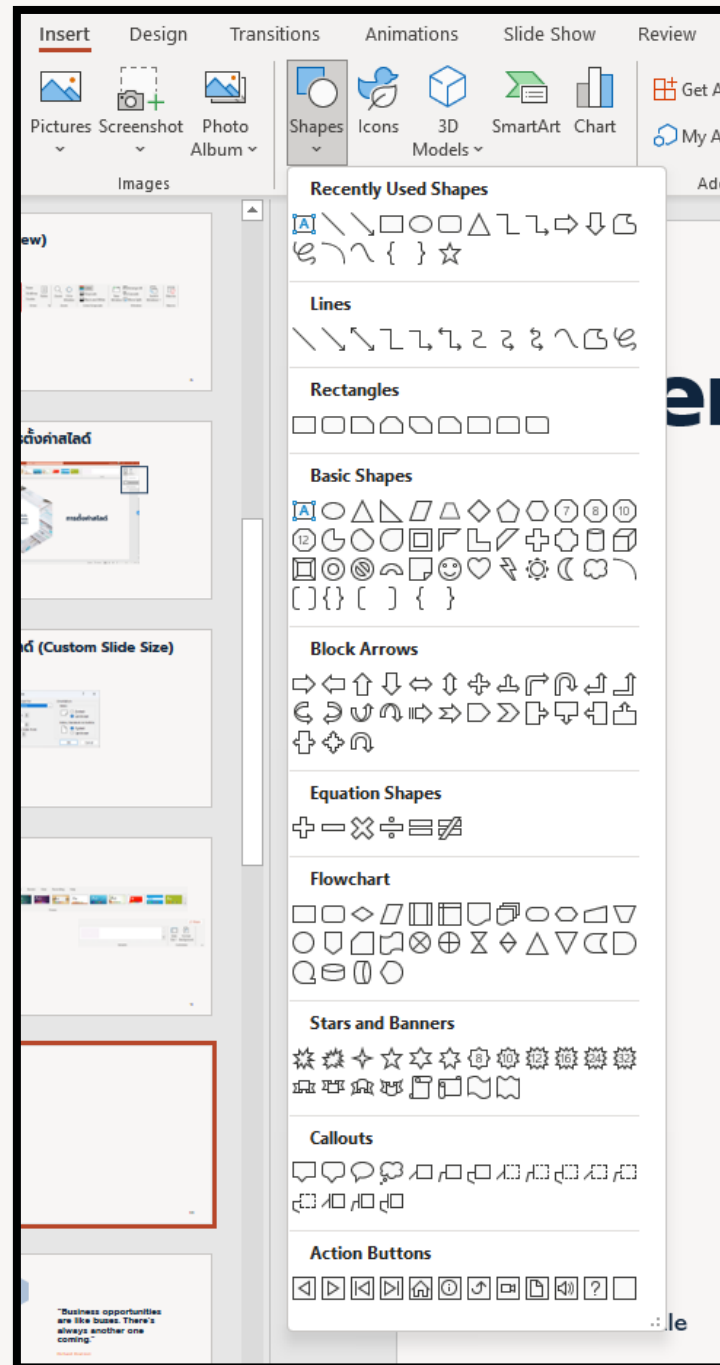

การเพิ่มสไลด์ใหม่

มุมมองสไลด์ (View)

การตั้งค่าสไลด์

The screenshot displays the Microsoft PowerPoint 2016 interface. The title bar at the top reads "MS-PowerPoint2016 - PowerPoint" and includes a search bar and the user name "Kanida Sirimai". The ribbon menu is visible, with the "Design" tab selected and circled in blue. Below the ribbon, a "Themes" gallery shows various design themes. On the right side, the "Slide Size" task pane is open, also highlighted with a blue box. It contains the following options:

- Slide Size =
- Format Background
- Standard (4:3)
- Widescreen (16:9)
- Custom Slide Size...

The main slide area shows a slide with a hexagonal graphic containing the text "ANNUAL REVENUE GROWTH" and the Thai text "การตั้งค่าสไลด์". The left sidebar shows a slide thumbnail grid with 6 slides. The bottom status bar indicates "Slide 4 of 16", "English (United States)", and a zoom level of "113%".

การตั้งค่าสไลด์ (Custom Slide Size)

Theme

Insert Shape

การจัดการรูปทรง (Shape)

การกำหนดภาพเคลื่อนไหว (Transitions)

การกำหนด Animations

File Home Insert Design Transitions **Animations** Slide Show Review View Recording Help